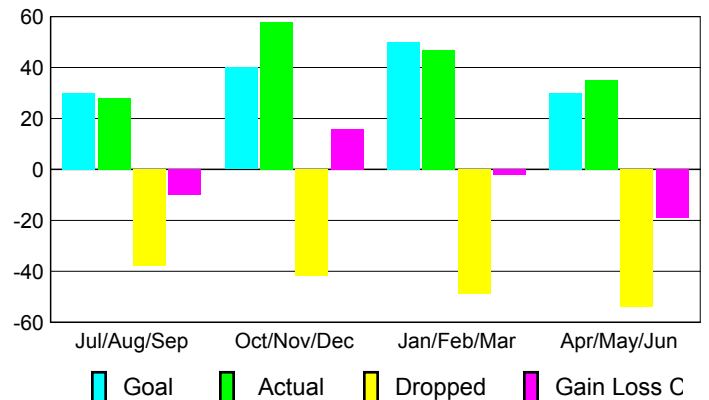

Membership Results 2009-2010

Goal, New, Dropped, Gain/Loss

Comparison of Membership Gain/Loss

Current Year Compared to the Previous Year