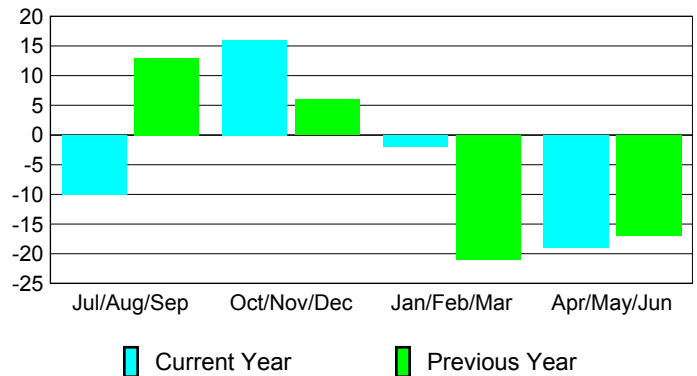

Membership Results
2009-2010

Membership
2008-2009

Month	Net Memb Goal	Actual New Memb	Actual Dropped Memb	Gain/Loss of Memb	Gain/Loss of Memb
Jul/Aug/Sep	30	28	-38	-10	13
Oct/Nov/Dec	40	58	-42	16	6
Jan/Feb/Mar	50	47	-49	-2	-21
Apr/May/Jun	30	35	-54	-19	-17
Totals	150	168	-183	-15	-19

Membership Results 2009-2010

Goal, New, Dropped, Gain/Loss

Comparison of Membership Gain/Loss

Current Year Compared to the Previous Year

Gender Comparison 2009-2010

Jul/Aug/Sep

Oct/Nov/Dec

Jan/Feb/Mar